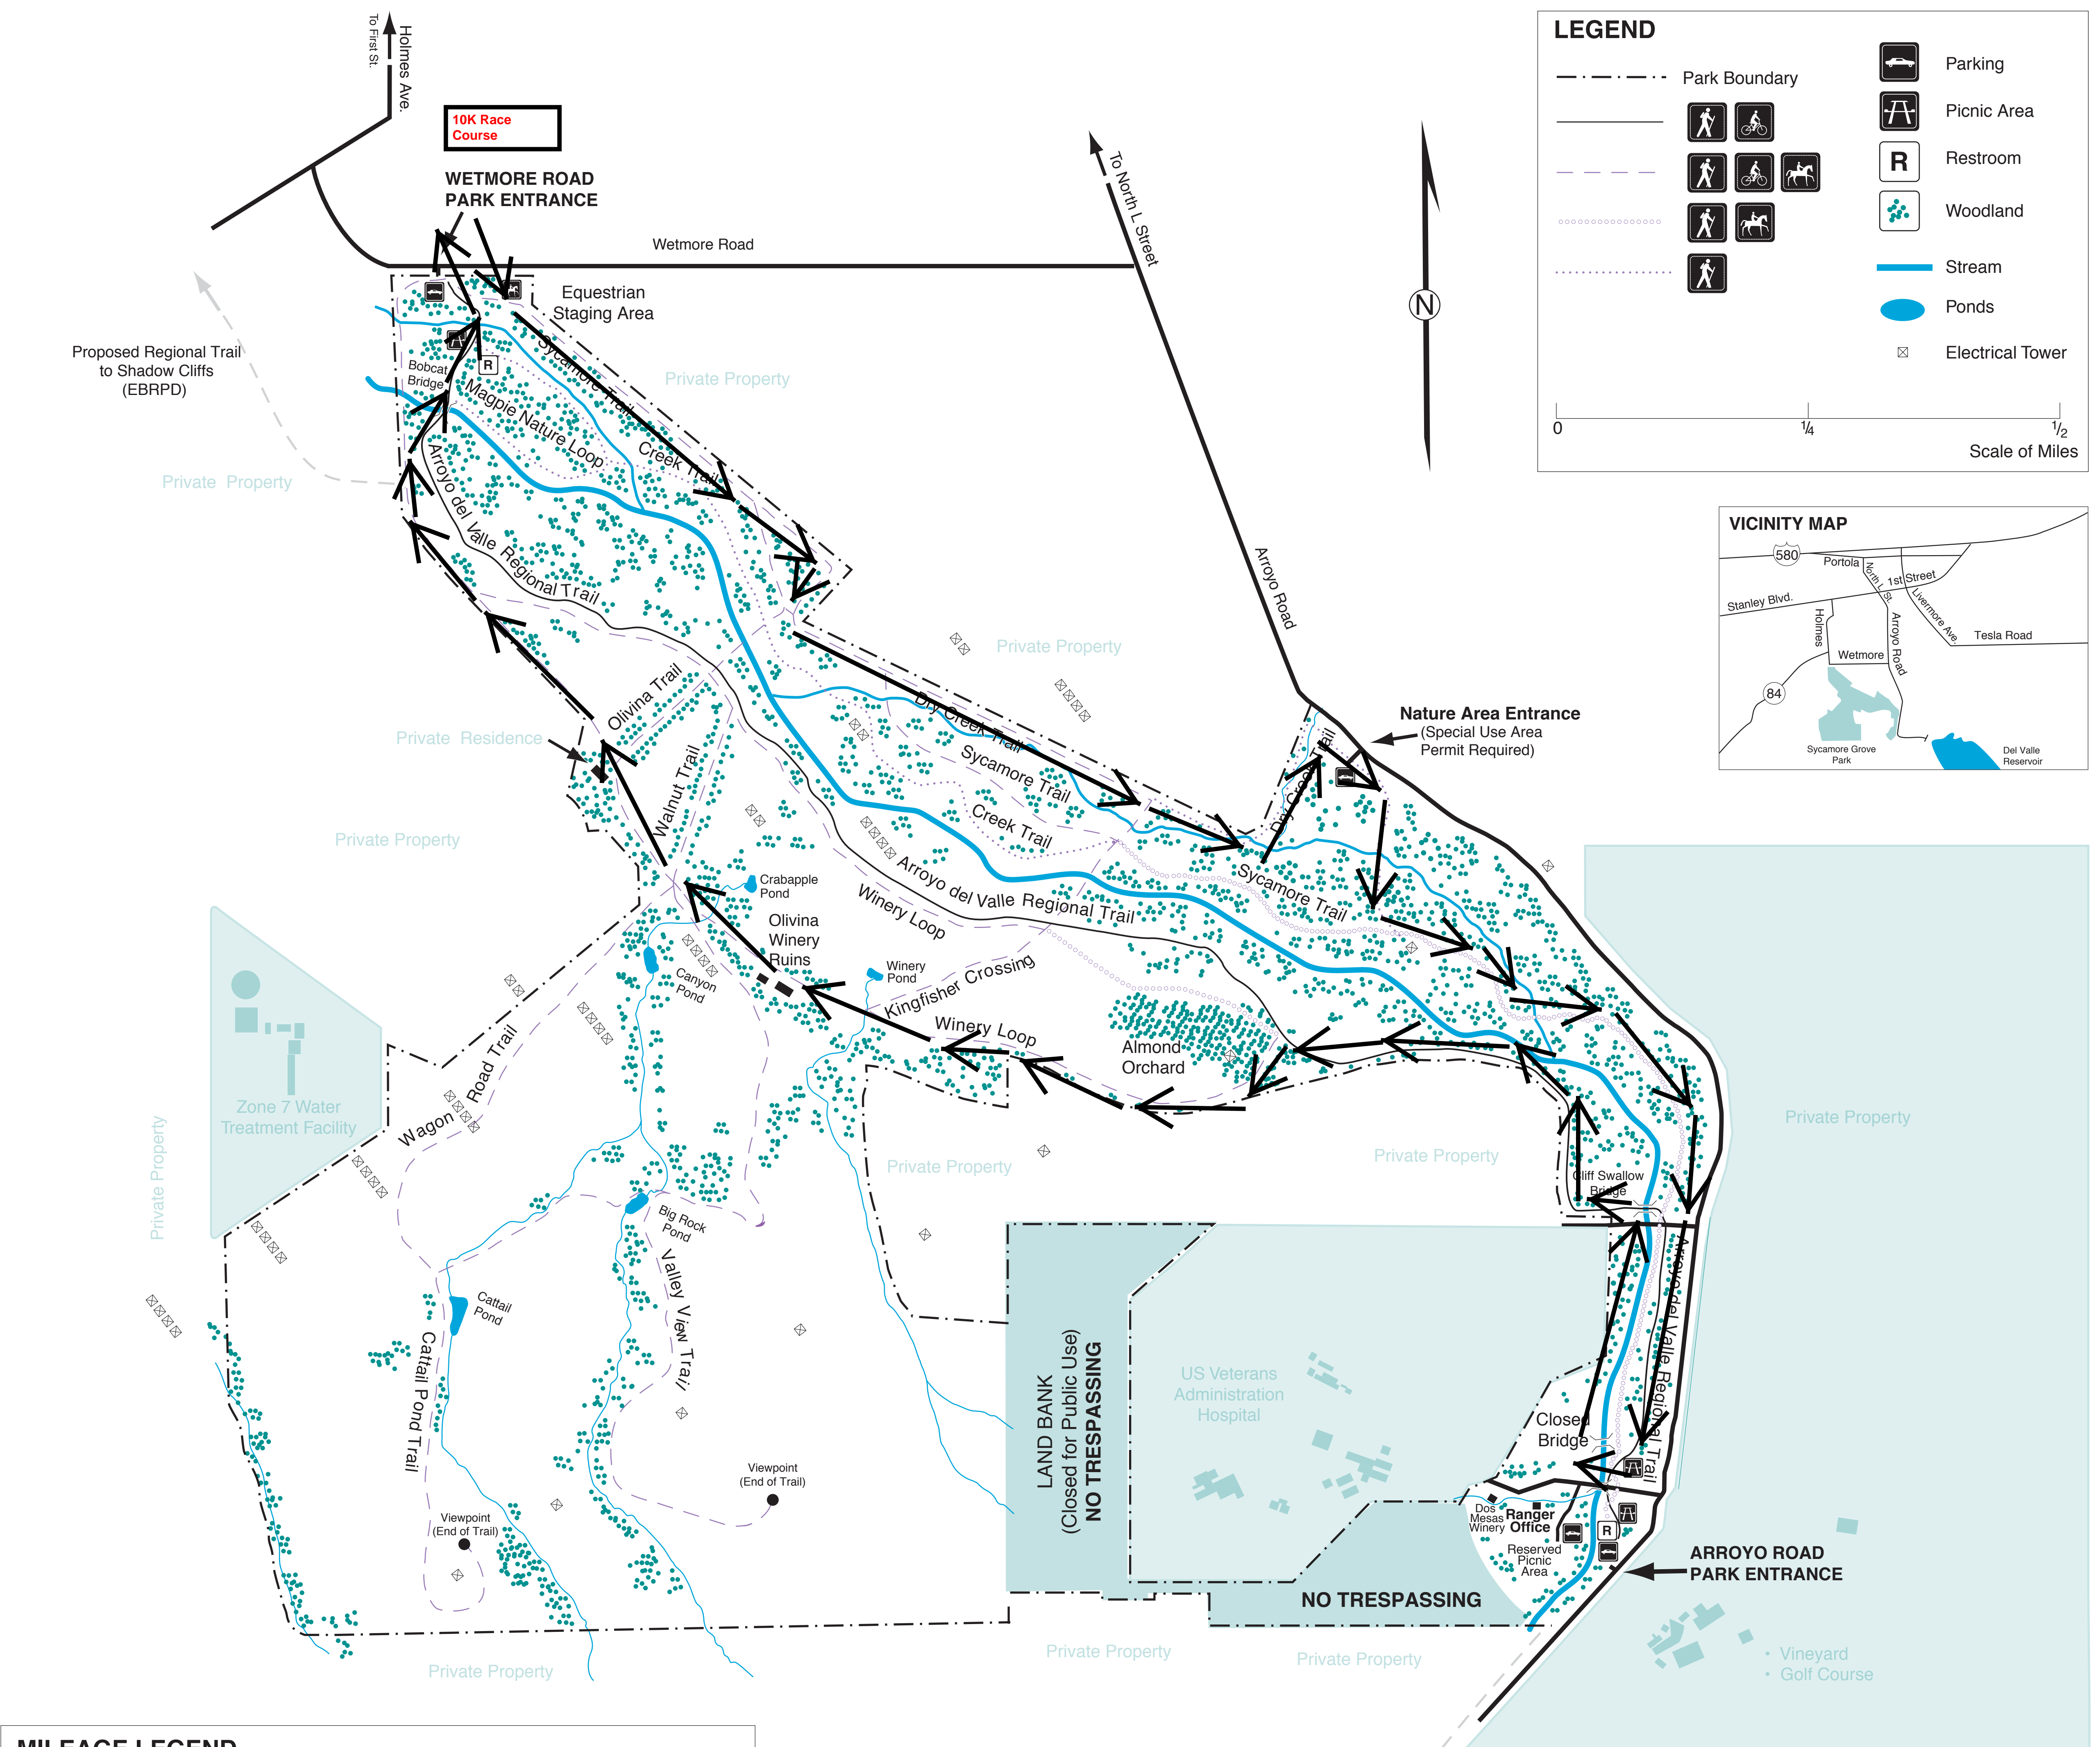

# SYCAMORE GROVE PARK

**LEGEND**

Park Boundary  
 Private Property  
 Private Residence  
 Proposed Regional Trail to Shadow Cliffs (EBRPD)

P Parking  
A Picnic Area  
R Restroom  
W Woodland  
 Stream  
 Ponds  
 Electrical Tower

Scale of Miles: 0, 1/4, 1/2

**VICINITY MAP**

**MILEAGE LEGEND**

Arroyo Del Valle Regional Trail	2.5 mi.	Kingfisher Crossing	0.4 mi.
Olivina Trail	0.3	Walnut Trail	0.2
Winery Loop Trail	2.7	Creek Trail	0.9
Sycamore Trail	2.3	Magpie Nature Loop	0.4
Wagon Road Trail	1.4	Cattail Pond Trail	0.6
Dry Creek Trail	0.9	Valley View Trail	0.7